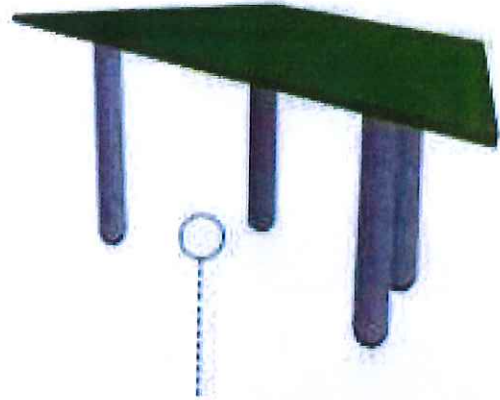

SIOF 770
MEETING TABLE-1800 C/W STEEL MODESTY PANEL
& "J" LEG

SIOF 772
MEETING TABLE-1500 HALF ROUND CONFERENCE
TOP C/W 2 TUBULAR LEG